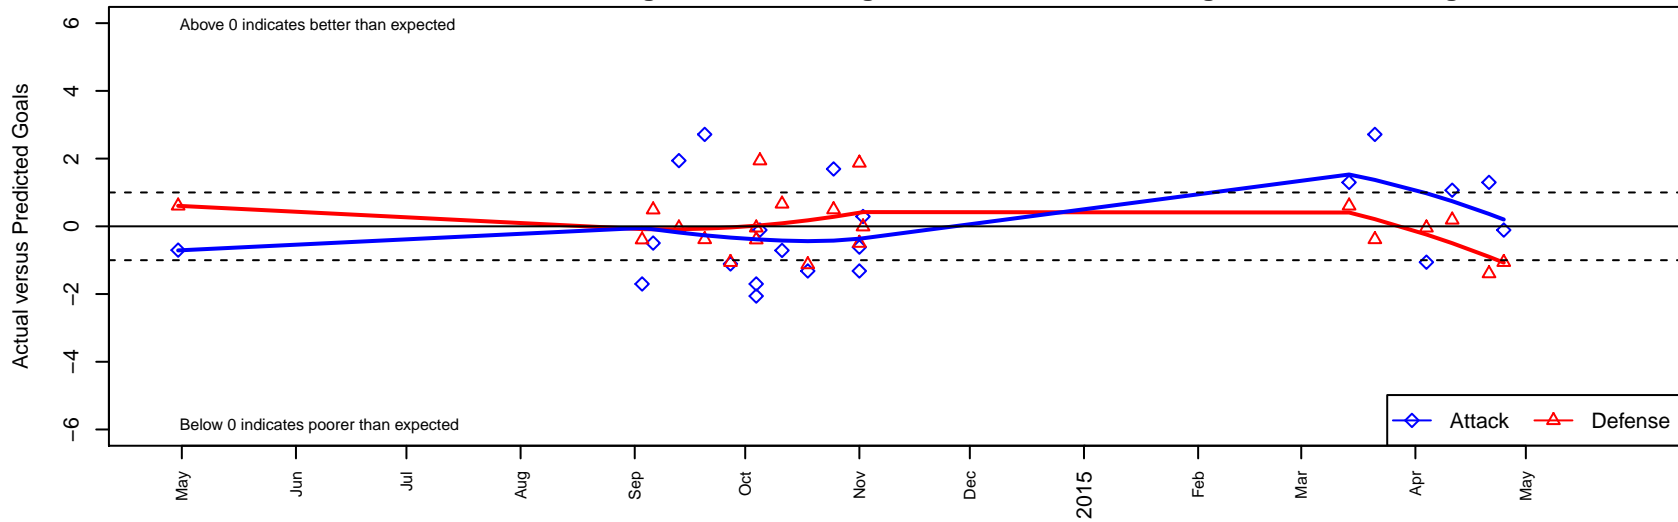

FC Nova White B00

FC Nova
 Boise, ID
 B00 total strength=1002
 attack=2.45 defense=1.66
 fall league = Idaho D3 U14
 spr league = Spr Idaho D3 B U14

alt names used:
 FC NOVA WHITE
 FC NOVA WHITE (ID)
 FC NOVA WHITE (ID)
 FC NOVA WHITE
 FC NOVA WHITE

Venues played:
 2013 Spr Idaho D3 U13 Division 2 U13
 2014 Idaho D3 U14 U14
 2014 GEM State Challenge U14B U14
 2014 FC Nova Fall Showcase U14B King
 2014 Spr Idaho D3 B U14

FC Nova White B00
 Dots are actual minus expected GF (blue circles) and GA (red triangles).
 Blue line is smoothed change in attack strength. Red is smoothed change in defense strength.

**attack and defense variance (black dot)
relative to other teams
and top 10 in region**

**attack and defense rating
relative to others at age
and all opponents in last 13 months**

Performance relative to 13 month average